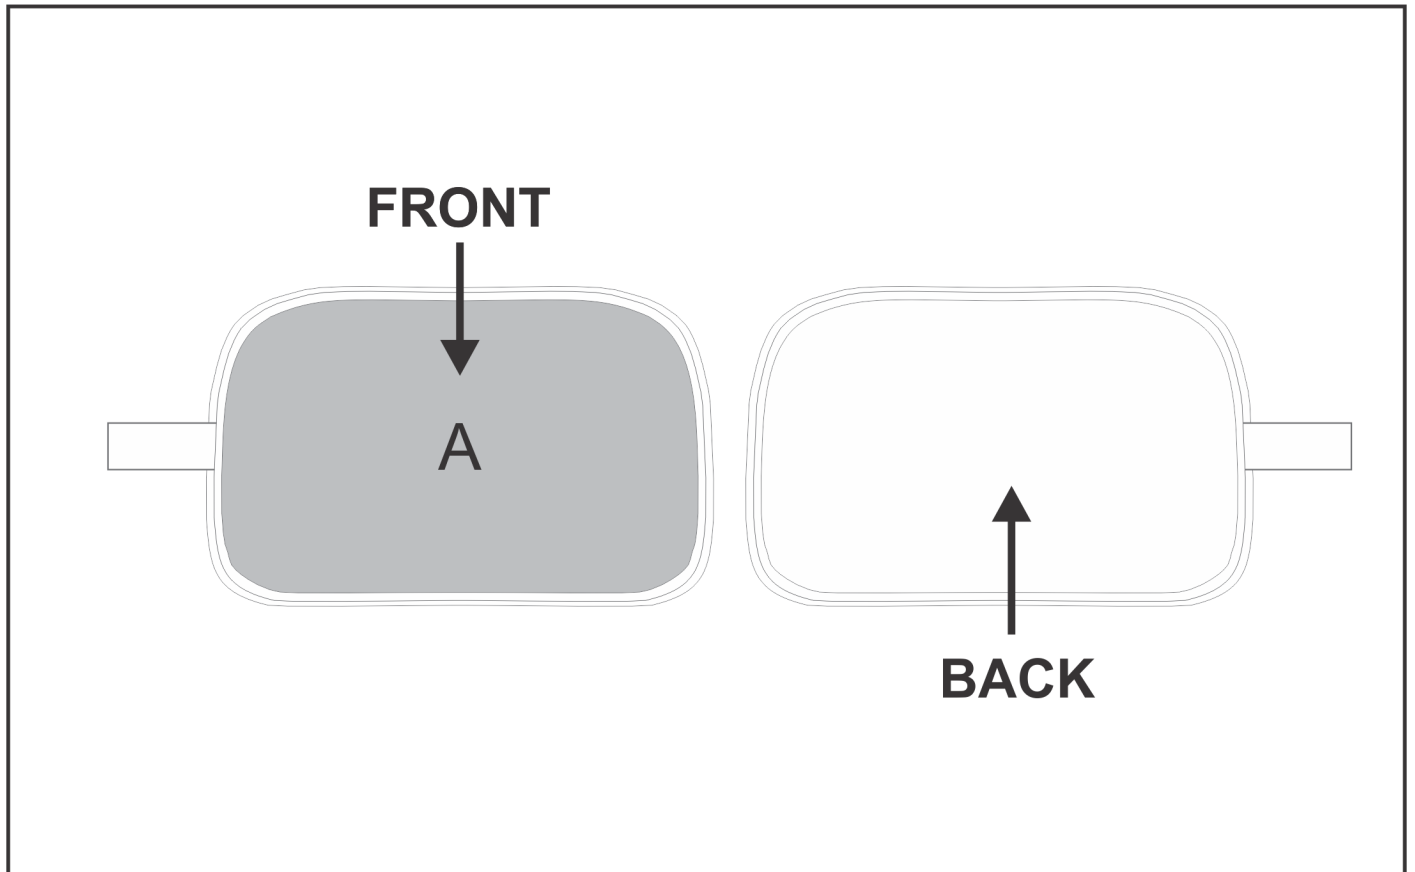

SG-HP-71-G

PPS Hoppla Jake Toiletry Bag

Need to know:

- Includes 1-Position Sublimation (setup fees apply)
- **Please Note: We cannot guarantee 100% logo Alignment on all Brandable Panels.**
- **Branding on Front Panel Only.**

Branding Options:

Position A

1. Custom Sublimation A (CPSUB-A)
Full Colour
Size: 246mm wide x 154mm high